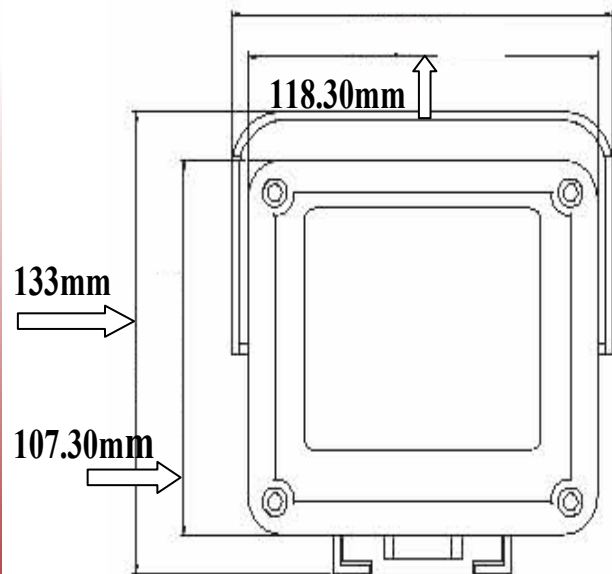

## → Specifications

LED quality	119 unit infrared LED, 10,000 Hrs
Wave	850 nm
Power Requirement	AC90-260V +/- 5%
Power Consumption	1.2A +/- 5% (blower included)
LED Angle	40-50°
LED Distance	40-50 m (for outdoor)
IR On	Below 10 Lux
Blower Trigger	IR LED on
Storage	-30°C-90°C

## → Dimensions

## → Key Features

- ▶ Ideal design with attractive appearance
- ▶ Build in 119 IR LEDs (850nm)
- ▶ Long distance up to 40-50 meter in night vision
- ▶ Water resistant with solid aluminum housing

TIR-8001