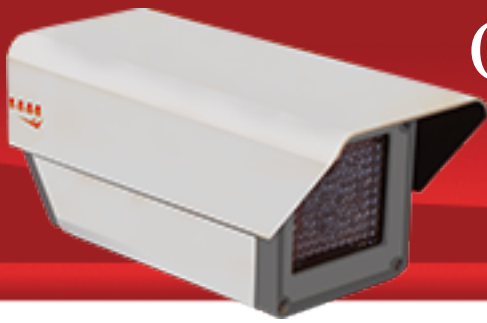

# Outdoor Day & Night IR Illuminator

The Security You Need.  
The Security You Deserve.

Security

## → Specifications

LED quality	119 unit infrared LED, 10,000 Hrs
Wave	850 nm
Power Requirement	AC90-260V +/- 5%
Power Consumption	1.2A +/- 5% (blower included)
LED Angle	40-50°
LED Distance	40-50 m (for outdoor)
IR On	Below 10 Lux
Blower Trigger	IR LED on
Storage	-30°C-90°C

## → Key Features

- ▶ Ideal design with attractive appearance
- ▶ Build in 119 IR LEDs (850nm)
- ▶ Long distance up to 40-50 meter in night vision
- ▶ Water resistant with solid aluminum housing

TIR-8001