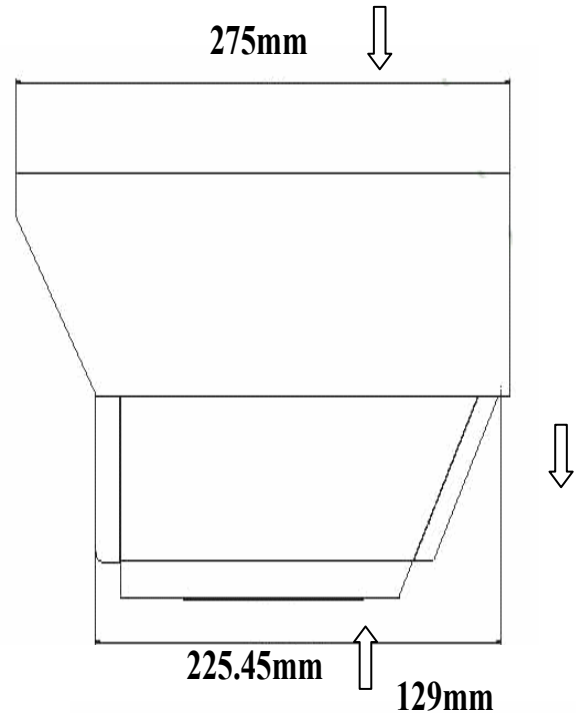

## → Specifications

LED quality	119 unit infrared LED, 10,000 Hrs
Wave	850 nm
Power Requirement	AC90-260V +/- 5%
Power Consumption	1.2A +/- 5% (blower included)
LED Angle	40-50°
LED Distance	40-50 m (for outdoor)
IR On	Below 10 Lux
Blower Trigger	IR LED on
Storage	-30°C-90°C

## → Dimensions

## → Key Features

- ▶ Ideal design with attractive appearance
- ▶ Build in 119 IR LEDs (850nm)
- ▶ Long distance up to 40-50 meter in night vision
- ▶ Water resistant with solid aluminum housing

TIR-8001